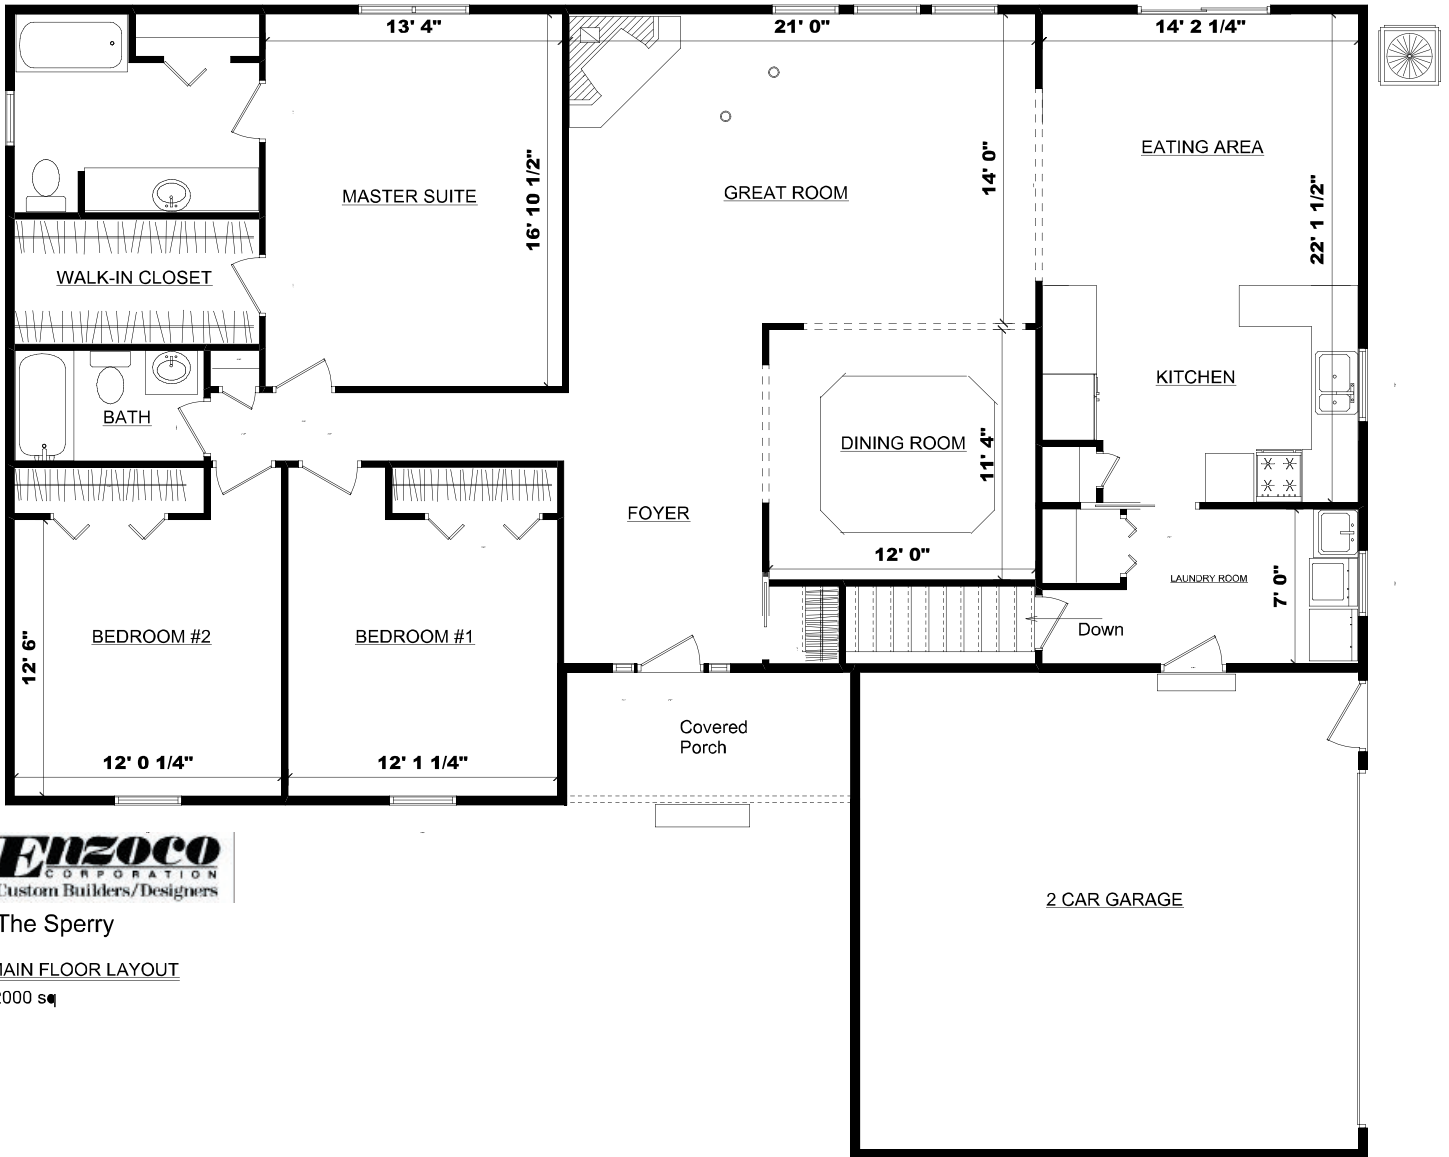

Sperry

A Charming Ranch Design

The Sperry has everything you need in an easy to maintain design.

The main living area is open and inviting and is centered on the great room with its corner fireplace. The kitchen and adjoining eating area are large and accommodating. The formal dining room is perfect for holidays and formal occasions.

The master suite features a private bath and large walk-in closet. The 2 additional bedrooms can easily double as a home office or hobby space.

As with all Enzoco Homes, this design is fully customizable to suit your lifestyle. Some optional features may be shown in photo.

Contact us today at (440) 285-7600 or email info@enzoco.com to learn more about this great home.

Features

3 Bedrooms

2 Baths

2,000 SF

The Sperry

MAIN FLOOR LAYOUT

2000 sq